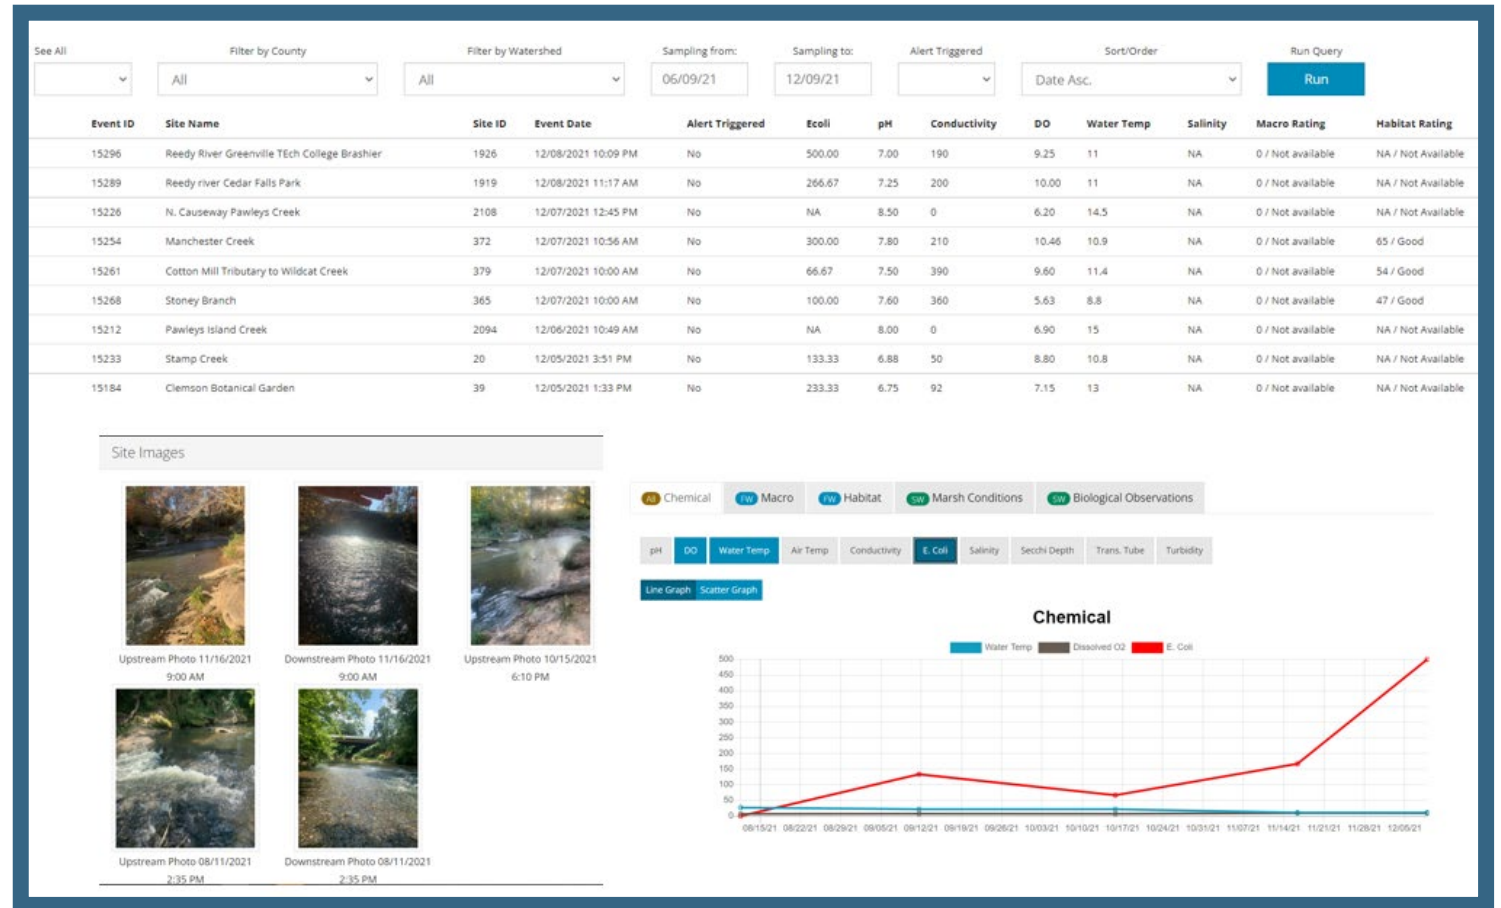

Why?

- Valuable, high-quality data
- Non-regulatory
- Education, establishing baseline conditions and screening for issues