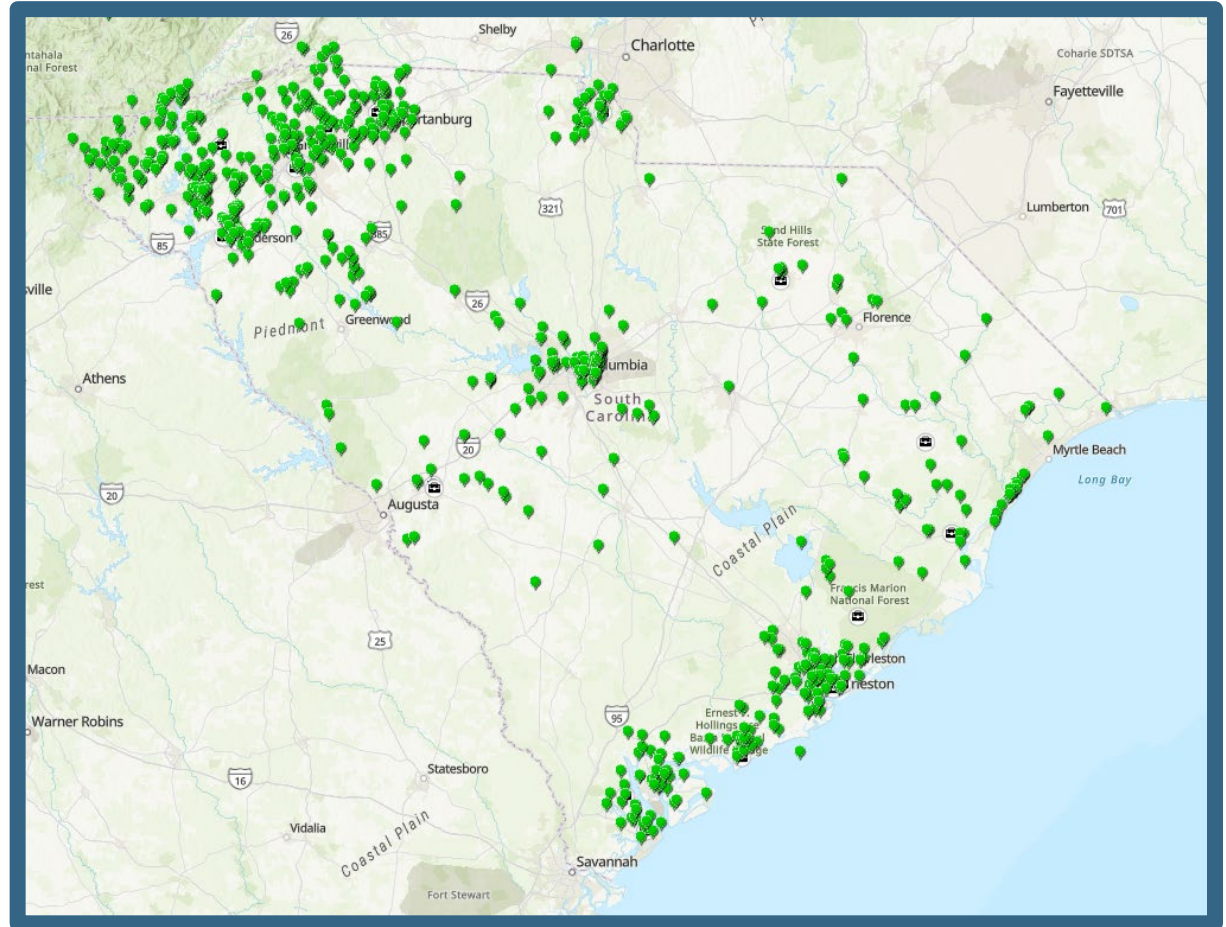

Workshop Types

Macroinvertebrate

- Collect for 1 hour
- Identify 20 target groups
- Calculate Water Quality Index Score

Workshop Types

Lake

- Online training
- Air and water temperature
- Transparency
- Water hue
- Aquatic plants

Where?

- Streams, lakes and tidal salt waters
- Statewide
- Volunteer site selection

Site Requirements

- Safe
- Accessible
- Public or private sites
 - Landowner permission required

Site Requirements

Freshwater & Macroinvertebrate